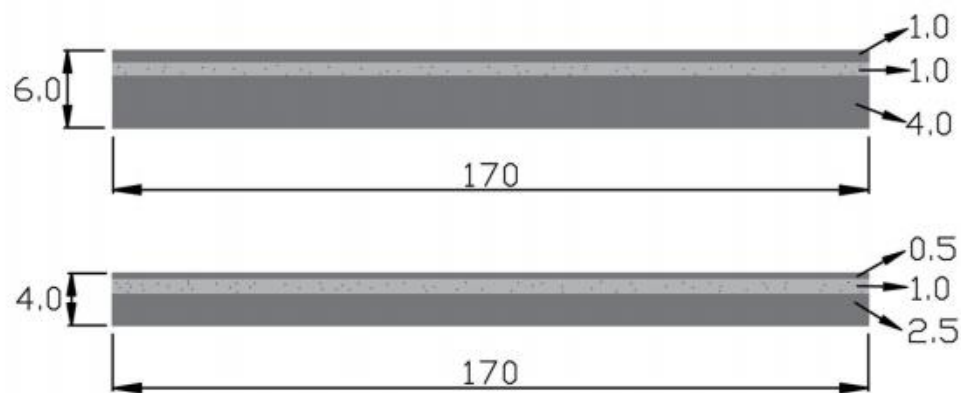

SNOWFLAKES

extrusion

Falling snow

the crystal snow flowers

Snowflakes collection
Extruded 3 layers

Product code	
Front	Temple
UP3-0025	UP3-0025
UP3-0026	UP3-0026
UP3-0027	UP3-0027
UP3-0028	UP3-0028
UP3-0029	UP3-0029
UP3-0030	UP3-0030

	Standard sizes	Tolerance
6.0	170*1400mm	6.0-6.2mm 168-175mm 1400-1410mm
4.0	170*1400mm	4.0-4.2mm 168-175mm 1400-1410mm

UP3-0025

UP3-0026

UP3-0027

UP3-0028

UP3-0029

UP3-0030