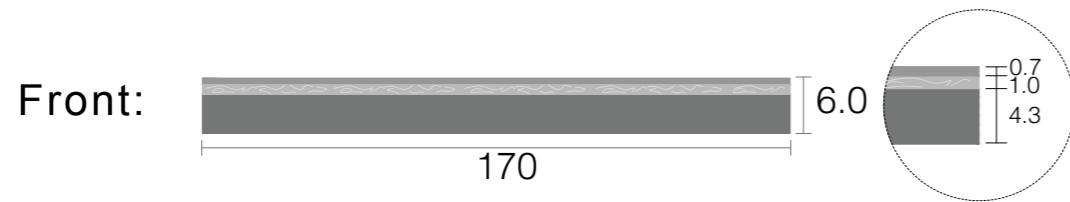

Product Code	
Front	Temple
UB-0564	UB-0564
UB-0565	UB-0565
UB-0566	UB-0566
UB-0567	UB-0567
UB-0568	UB-0568
UB-0569	UB-0569

	Front	Temple	Tolerance
Thickness	6.0mm	4.2mm	6.0-6.2mm 4.2-4.4mm
Standard Sizes	170x700mm	170x700mm	167-172mm 690-702mm